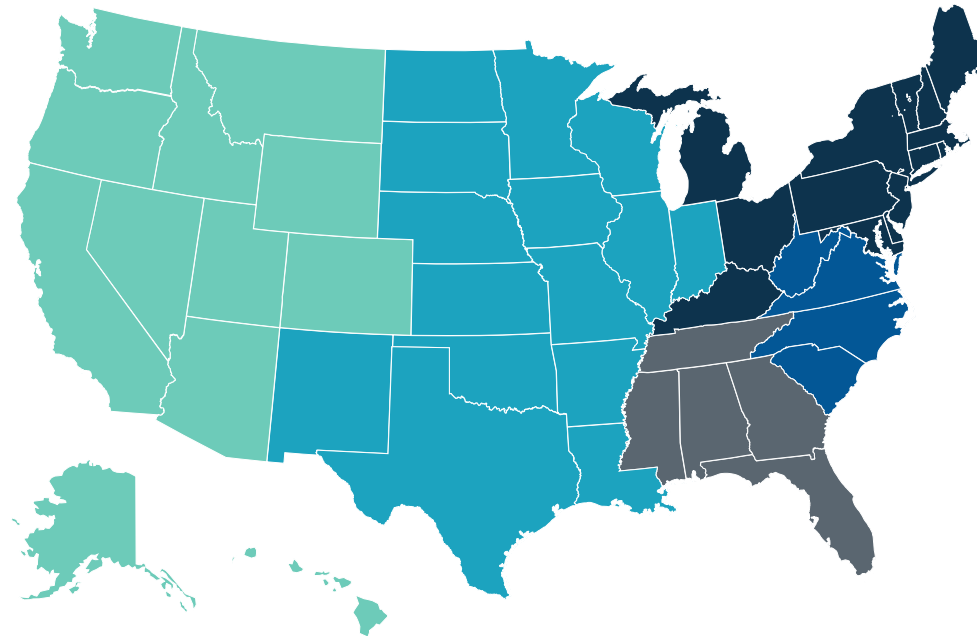

Sales Territories

Government

West Coast Region

Brad Billik
Senior Regional Consultant
5961 Yarmouth Avenue
Encino, CA 91316
818 344 5744 office
323 646 4011 cell
bbillik@boongroup.com
States: AZ, CA, MT, NV, UT, WY

Michelle Nitardy
Consultant
1325 4th Ave #1400
Seattle, WA 98101
737 262 5318 direct
mnitardy@boongroup.com
States: AK, ID, OR, WA

Central Region

Nic Cersosimo
Senior Regional Consultant
6300 Bridgepoint Parkway
Building 3, Suite 200
Austin, TX 78730
512 652 7045 office
512 618 5072 cell
ncersosimo@boongroup.com
States: CO, KS, OK, TX

Matt Salge
Consultant
6300 Bridgepoint Parkway
Building 3, Suite 200
Austin, TX 78730
512 240 5873 office
msalge@boongroup.com
States: IA, IL, MN, MO, NE, WI

Mid-Atlantic Region

Vinny DeFranks
Consultant
6300 Bridgepoint Parkway
Building 3, Ste 200
Austin, TX 78730
703 223 3351 office
vdefranks@boongroup.com
States: NC, SC, VA, WV

Southeast Region

Anna Harrell
Senior Regional Consultant
801 Cumberland Court, SE
Smyrna, GA 30080
512 939 5645 cell
aharrell@boongroup.com
States: AL, FL, GA, MS, TN

National - Retirement

Erik Little
Director of Retirement
6300 Bridgepoint Parkway
Building 3, Suite 200
Austin, TX 78730
512 652 7569 office
512 771 9705 cell
elittle@booninvestmentgroup.com

Northeast Region

Chad Knight
Senior Regional Consultant
621 Captain John Brice Way
Annapolis, MD 21401
512 466 8376 cell
cknight@boongroup.com
States: CT, DC, MA, ME, MD,
NH, NJ, NY, OH, PA, RI, VT

Owen Wilhoite
Consultant
5905 E Galbraith Rd. #5000
Cincinnati, OH 45236
513 374 7419 cell
owilhoite@boongroup.com
States: IN, KY, MI, OH